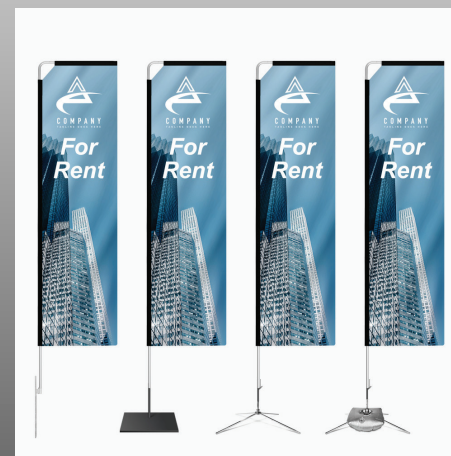

## SIZES

\*MEASUREMENT INCLUDES FLAG AND POLE

8.5' SMALL = \$272.00

11.8' MEDIUM = \$292.00

15' LARGE = \$315.00

**EQUIPMENT INCLUDED**

**INCLUDES FREE GROUND SHIPPING or PICK UP**

**ADDITIONAL CHARGES THAT APPLY**

DOUBLE SIDED PRINT  
WATER BAG BASE  
EXPEDITED SHIPPING

**PRINTmuse**  
DESIGN + PRINT