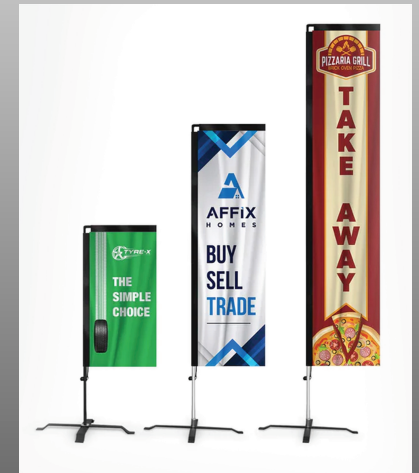

## SIZES

\*MEASUREMENT INCLUDES FLAG AND POLE

8.5' SMALL = \$272.00

11.8' MEDIUM = \$292.00

15' LARGE = \$315.00

**EQUIPMENT INCLUDED**

**INCLUDES FREE GROUND SHIPPING or PICK UP**

**ADDITIONAL CHARGES THAT APPLY**

DOUBLE SIDED PRINT  
WATER BAG BASE  
EXPEDITED SHIPPING

**PRINTmuse**  
DESIGN + PRINT