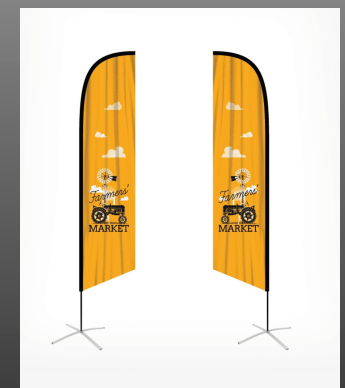

FEATHER FLAGS

SIZES

*MEASUREMENT INCLUDES FLAG AND POLE

9' SMALL = \$166.00

10.5' MEDIUM = \$175.00

16' LARGE = \$204.00

18' XLARGE = \$250.00

EQUIPMENT INCLUDED

INCLUDES FREE GROUND SHIPPING or PICK UP

ADDITIONAL CHARGES THAT APPLY

- DOUBLE SIDED PRINT
- WATER BAG BASE
- CARRYING CASE
- EXPEDITED SHIPPING

PRINTmuse
DESIGN + PRINT

PLACE AN ORDER BY EMAILING:

ORDERS@PRINTMUSE.US