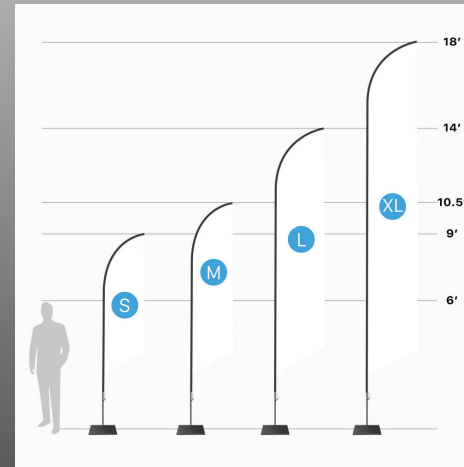

FEATHER FLAGS

SIZES

*MEASUREMENT INCLUDES FLAG AND POLE

9' SMALL = \$166.00

10.5' MEDIUM = \$175.00

16' LARGE = \$204.00

18' XLARGE = \$250.00

EQUIPMENT INCLUDED

INCLUDES FREE GROUND SHIPPING or PICK UP

ADDITIONAL CHARGES THAT APPLY

- DOUBLE SIDED PRINT
- WATER BAG BASE
- CARRYING CASE
- EXPEDITED SHIPPING

PRINTmuse
DESIGN + PRINT

PLACE AN ORDER BY EMAILING:

ORDERS@PRINTMUSE.US