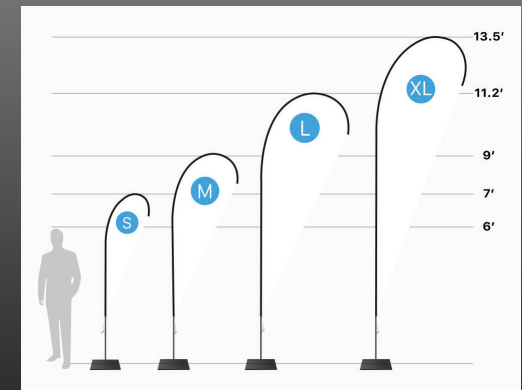

TEARDROP FLAGS

SIZES

*MEASUREMENT INCLUDES FLAG AND POLE

7' SMALL = \$166.00

9' MEDIUM = \$175.00

11' LARGE = \$204.00

13.5' XLARGE = \$250.00

EQUIPMENT INCLUDED

INCLUDES FREE GROUND SHIPPING or PICK UP

ADDITIONAL CHARGES THAT APPLY

DOUBLE SIDED PRINT

CARRYING CASE

EXPEDITED SHIPPING

PRINTmuse

DESIGN + PRINT